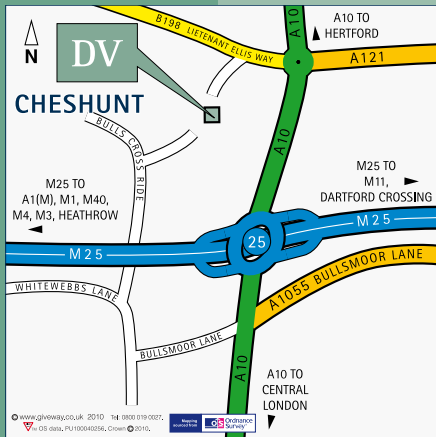

Theatre

Classroom

Boardroom

Cabaret

U-Shape

Contact Us

Theobalds Park
Lieutenant Ellis Way
Waltham Cross

Hertfordshire EN7 5HW

T: 0844 980 2319

F: 01992 634 212

E: theobalds@deverevenues.co.uk

devere.co.uk

De Vere Venues across the UK

London

- 1) Holborn Bars, Holborn EC1
- 2) Portland Place, Oxford Circus W1
- 3) West One, Oxford Circus W1
- 4) Devonport House, Greenwich SE10
- 5) Canary Wharf, Canary Wharf E14