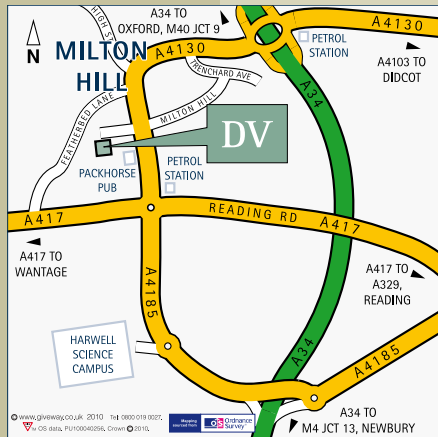

F: 01235 825 796

E: miltonhill@deverevenues.co.uk

devere.co.uk

De Vere Venues across the UK

London

- 1) Holborn Bars, Holborn EC1
- 2) Portland Place, Oxford Circus W1
- 3) West One, Oxford Circus W1
- 4) Devonport House, Greenwich SE10
- 5) Canary Wharf, Canary Wharf E14

South East

- 6) Branksome Place, Haslemere, Surrey
- 7) Gorse Hill, Woking
- 8) Hartsfield Manor, Betchworth, Surrey
- 9) Horsley Park, East Horsley, Surrey

M3/M4 Corridor

- 10) Highfield Park, Hook, Hants
- 11) New Place, Southampton
- 12) Warbrook House, Hook, Hants
- 13) Sunningdale Park, Ascot
- 14) Wokefield Park, Reading
- 15) Shaw Ridge, Swindon

Heart of England

- 23) Milton Hill House, Nr Oxford
- 24) Staverton Park, Daventry
- 25) Ricoh Arena, Coventry

Northern England & Scotland

- 26) Cheadle House, Manchester Airport
- 27) Wychwood Park, Crewe
- 28) Whites, Greater Manchester
- 29) St David's Park, Chester
- 30) Barony Castle, Nr Edinburgh, Scottish Borders