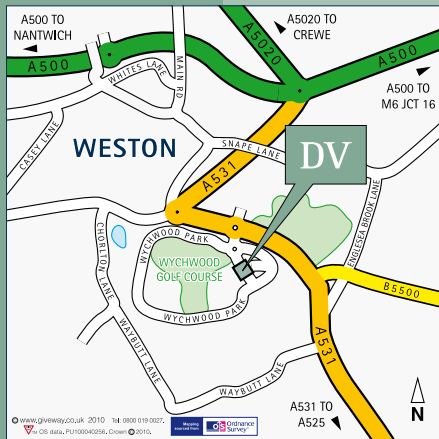

De Vere Venues across the UK

London

- 1) Holborn Bars, Holborn EC1
- 2) Portland Place, Oxford Circus W1
- 3) West One, Oxford Circus W1
- 4) Devonport House, Greenwich SE10
- 5) Canary Wharf, Canary Wharf E14

South East

- 6) Branksome Place, Haslemere, Surrey
- 7) Gorse Hill, Woking
- 8) Hartsfield Manor, Betchworth, Surrey
- 9) Horsley Park, East Horsley, Surrey

M3/M4 Corridor

- 10) Highfield Park, Hook, Hants
- 11) New Place, Southampton
- 12) Warbrook House, Hook, Hants
- 13) Sunningdale Park, Ascot
- 14) Wokefield Park, Reading

Heart of England

- 22) Milton Hill House, Nr Oxford
- 23) Staverton Park, Daventry

Northern England & Scotland

- 24) Cheadle House, Manchester Airport
- 25) Wychwood Park, Crewe
- 26) Whites, Greater Manchester
- 27) Barony Castle, Nr Edinburgh, Scottish Borders