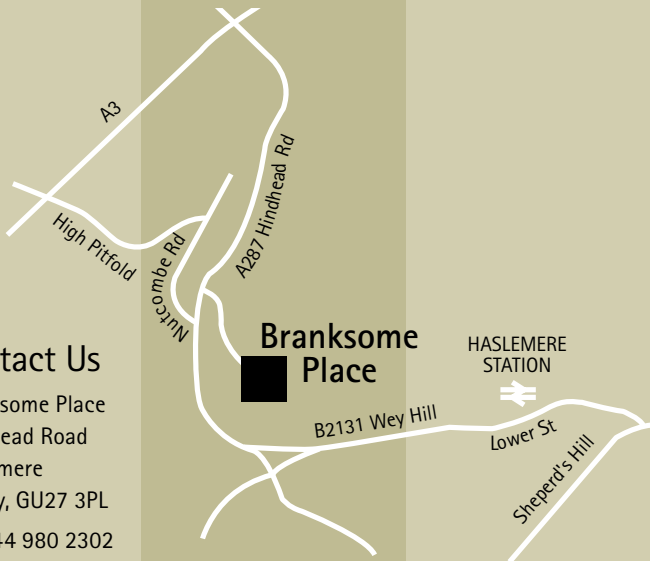

F: 01428 664 699

E: branksome@deverevenues.co.uk

deverevenues.co.uk

De Vere Venues across the UK

London

- 1) Holborn Bars, Holborn EC1
- 2) Portland Place, Oxford Circus W1
- 3) West One, Oxford Circus W1
- 4) Devonport House, Greenwich SE10
- 5) Canary Wharf, Canary Wharf E14

South East

- 6) Branksome Place, Haslemere, Surrey
- 7) Gorse Hill, Woking, Surrey
- 8) Hartsfield Manor, Betchworth, Surrey
- 9) Horsley Park, East Horsley, Surrey

M3/M4 Corridor

- 10) Highfield Park, Hook, Hants
- 11) New Place, Southampton
- 12) Warbrook House, Hook, Hants
- 13) Sunningdale Park, Ascot
- 14) Wokefield Park, Reading
- 15) Shaw Ridge, Swindon

Heart of England

- 22) Milton Hill House, Nr Oxford
- 23) The Mill & Old Swan, Nr Oxford
- 24) Staverton Park, Daventry

Northern England & Scotland

- 25) Cheadle House, Manchester Airport
- 26) Daresbury Park, Warrington
- 27) Wychwood Park, Crewe
- 28) Whites, Greater Manchester
- 29) St David's Park, Chester
- 30) Barony Castle, Nr Edinburgh, Scottish Borders