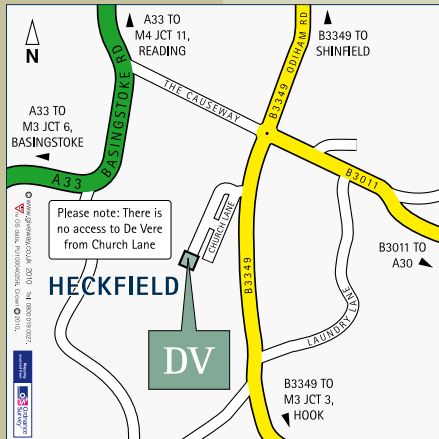

De Vere Venues across the UK

London

- 1) Holborn Bars, Holborn EC1
- 2) Portland Place, Oxford Circus W1
- 3) West One, Oxford Circus W1
- 4) Devonport House, Greenwich SE10
- 5) Canary Wharf, Canary Wharf E14

South East

- 6) Branksome Place, Haslemere, Surrey
- 7) Gorse Hill, Woking
- 8) Hartsfield Manor, Betchworth, Surrey
- 9) Horsley Park, East Horsley, Surrey

M3/M4 Corridor

- 10) Highfield Park, Hook, Hants
- 11) New Place, Southampton
- 12) Warbrook House, Hook, Hants
- 13) Sunningdale Park, Ascot
- 14) Wokefield Park, Reading
- 15) Shaw Ridge, Swindon