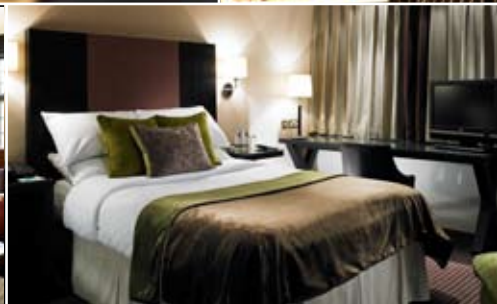

New Place

A dedicated meeting,
training and conference venue
with a difference

DEVERE
venues

beautiful places | inspiring spaces

Need to Know

- 40 flexible meeting, syndicate and event rooms for 2-110 people
- Treehouse for a unique meeting place
- Free Wi-fi & wired internet access
- Refreshment stations providing free flowing cappuccinos, lattes, tea, mineral water, biscuits & fresh fruit
- The latest audio visual technology
- Lots of space & fresh air for team building challenges with a difference, including a 4x4 motorised circuit
- Leisure time – indoor pool, gym, spa and sauna, outdoor tennis, croquet, boules, cricket pitch
- Restaurant and bar
- 108 en suite bedrooms with the latest mod cons
- Easy parking – over 200 spaces to choose
- A friendly team, who know how to make your event a success
- Close to Southampton Parkway station

Meeting Rooms	Theatre	Classroom	Boardroom	Cabaret	U-Shape	Dimensions (m)
Arden Suite	110	60	30	70	36	16 x 9
Warwick	70	40	34	50	36	14 x 8
Stratford	70	40	30	40	30	12 x 8
Yorick	35	24	22	28	24	9 x 6
Falstaff	35	28	20	24	18	9 x 6
Portia	35	24	22	28	24	9 x 6
Brutus	35	20	18	18	22	8 x 6
Training Room 2	30	20	18	20	20	8 x 7
Training Room 3	30	20	18	20	20	8 x 7
Training Room 4	30	20	18	20	20	8 x 6.5
Training Room 5	30	20	18	20	20	8 x 7
Training Room 6	30	20	18	20	20	8 x 7
Ophelia	24	12	12	12	12	6 x 6
Cressida	24	12	12	12	12	6 x 6
Avon	-	8	15	-	12	6 x 4
Stour	-	12	12	-	12	6 x 5