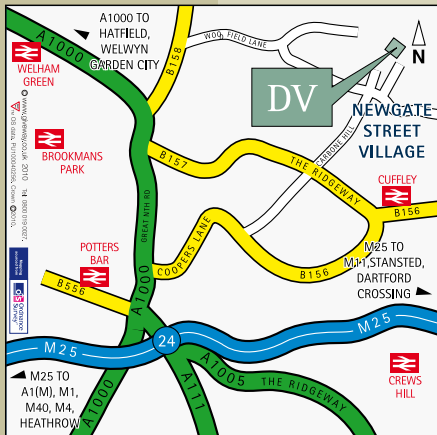

F: 01707 875 190

E: ponsbournesalesoffice@deverevenues.co.uk

devere.co.uk

De Vere Venues across the UK

London

- 1) Holborn Bars, Holborn EC1
- 2) Portland Place, Oxford Circus W1
- 3) West One, Oxford Circus W1
- 4) Devonport House, Greenwich SE10
- 5) Canary Wharf, Canary Wharf E14

South East

- 6) Branksome Place, Haslemere, Surrey
- 7) Gorse Hill, Woking
- 8) Hartsfield Manor, Betchworth, Surrey
- 9) Horsley Park, East Horsley, Surrey

M3/M4 Corridor

- 10) Highfield Park, Hook, Hants
- 11) New Place, Southampton
- 12) Warbrook House, Hook, Hants
- 13) Sunningdale Park, Ascot
- 14) Wokefield Park, Reading
- 15) Shaw Ridge, Swindon

Heart of England

- 23) Milton Hill House, Nr Oxford
- 24) Staverton Park, Daventry

Northern England & Scotland

- 25) Cheadle House, Manchester Airport
- 26) Wychwood Park, Crewe
- 27) Whites, Greater Manchester
- 28) St David's Park, Chester
- 29) Barony Castle, Nr Edinburgh, Scottish Borders