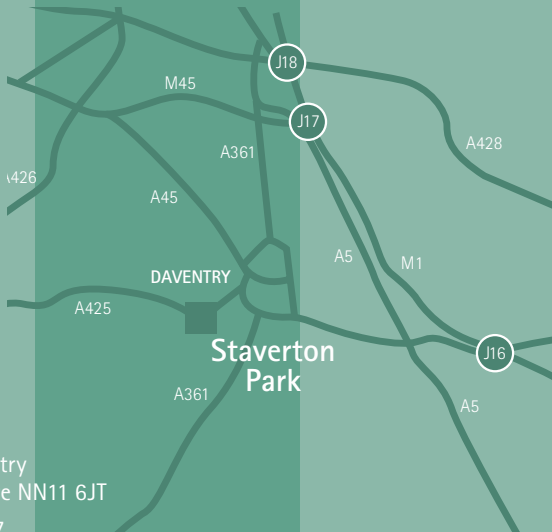

F: 01327 310 283

E: staverton@deverevenues.co.uk

deverevenues.co.uk

De Vere Venues across the UK

London

- 1) Holborn Bars, Holborn EC1
- 2) Portland Place, Oxford Circus W1
- 3) West One, Oxford Circus W1
- 4) Devonport House, Greenwich SE10
- 5) Canary Wharf, Canary Wharf E14

South East

- 6) Branksome Place, Haslemere, Surrey
- 7) Gorse Hill, Woking
- 8) Hartsfield Manor, Betchworth, Surrey
- 9) Horsley Park, East Horsley, Surrey

M3/M4 Corridor

- 10) Highfield Park, Hook, Hants
- 11) New Place, Southampton
- 12) Warbrook House, Hook, Hants
- 13) Sunningdale Park, Ascot
- 14) Wokefield Park, Reading
- 15) Shaw Ridge, Swindon

Northern Home Counties

- 16) Hunton Park, Watford
- 17) Theobalds Park, Cheshunt
- 18) Denham Grove, Uxbridge
- 19) Harben, Milton Keynes
- 20) Latimer Place, Chesham, Bucks
- 21) Uplands, High Wycombe

Heart of England

- 22) Milton Hill House, Nr Oxford
- 23) The Mill & Old Swan, Nr Oxford
- 24) Staverton Park, Daventry

Northern England & Scotland

- 25) Cheadle House, Manchester Airport
- 26) Daresbury Park, Warrington
- 27) Wychwood Park, Crewe
- 28) Whites, Greater Manchester
- 29) St David's Park, Chester
- 30) Barony Castle, Nr Edinburgh, Scottish Borders