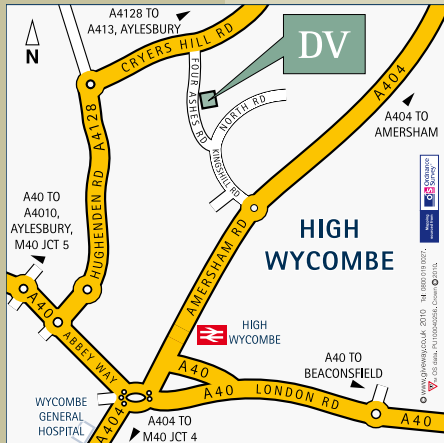

De Vere Venues across the UK

London

- 1) Holborn Bars, Holborn EC1
- 2) Portland Place, Oxford Circus W1
- 3) West One, Oxford Circus W1
- 4) Devonport House, Greenwich SE10
- 5) Canary Wharf, Canary Wharf E14

South East

- 6) Branksome Place, Haslemere, Surrey
- 7) Gorse Hill, Woking
- 8) Hartsfield Manor, Betchworth, Surrey
- 9) Horsley Park, East Horsley, Surrey

M3/M4 Corridor

- 10) Highfield Park, Hook, Hants
- 11) New Place, Southampton
- 12) Warbrook House, Hook, Hants
- 13) Sunningdale Park, Ascot
- 14) Wokefield Park, Reading
- 15) Shaw Ridge, Swindon

Heart of England

- 23) Milton Hill House, Nr Oxford
- 24) Staverton Park, Daventry

Northern England & Scotland

- 25) Cheadle House, Manchester Airport
- 26) Wychwood Park, Crewe
- 27) Whites, Greater Manchester
- 28) St David's Park, Chester
- 29) Barony Castle, Nr Edinburgh, Scottish Borders