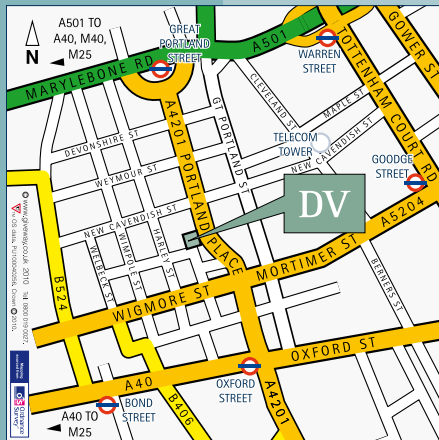

## De Vere Venues across the UK

### London

- 1) Holborn Bars, Holborn EC1
- 2) Portland Place, Oxford Circus W1
- 3) West One, Oxford Circus W1
- 4) Devonport House, Greenwich SE10
- 5) Canary Wharf, Canary Wharf E14