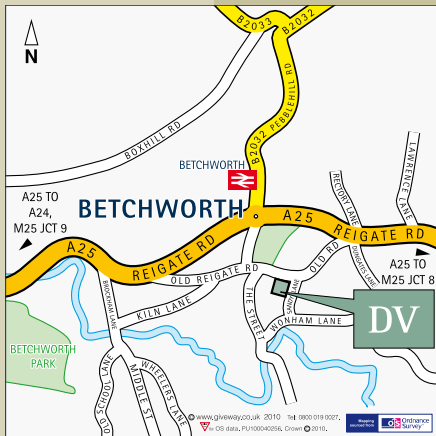

De Vere Venues across the UK

London

- 1) Holborn Bars, Holborn EC1
- 2) Portland Place, Oxford Circus W1
- 3) West One, Oxford Circus W1
- 4) Devonport House, Greenwich SE10
- 5) Canary Wharf, Canary Wharf E14

South East

- 6) Branksome Place, Haslemere, Surrey
- 7) Gorse Hill, Woking
- 8) Hartsfield Manor, Betchworth, Surrey
- 9) Horsley Park, East Horsley, Surrey

M3/M4 Corridor

- 10) Highfield Park, Hook, Hants
- 11) New Place, Southampton
- 12) Warbrook House, Hook, Hants
- 13) Sunningdale Park, Ascot
- 14) Wokefield Park, Reading
- 15) Shaw Ridge, Swindon

Heart of England

- 23) Milton Hill House, Nr Oxford
- 24) Staverton Park, Daventry
- 25) Ricoh Arena, Coventry

Northern England & Scotland

- 26) Cheadle House, Manchester Airport
- 27) Wychwood Park, Crewe
- 28) Whites, Greater Manchester
- 29) St David's Park, Chester
- 30) Barony Castle, Nr Edinburgh, Scottish Borders