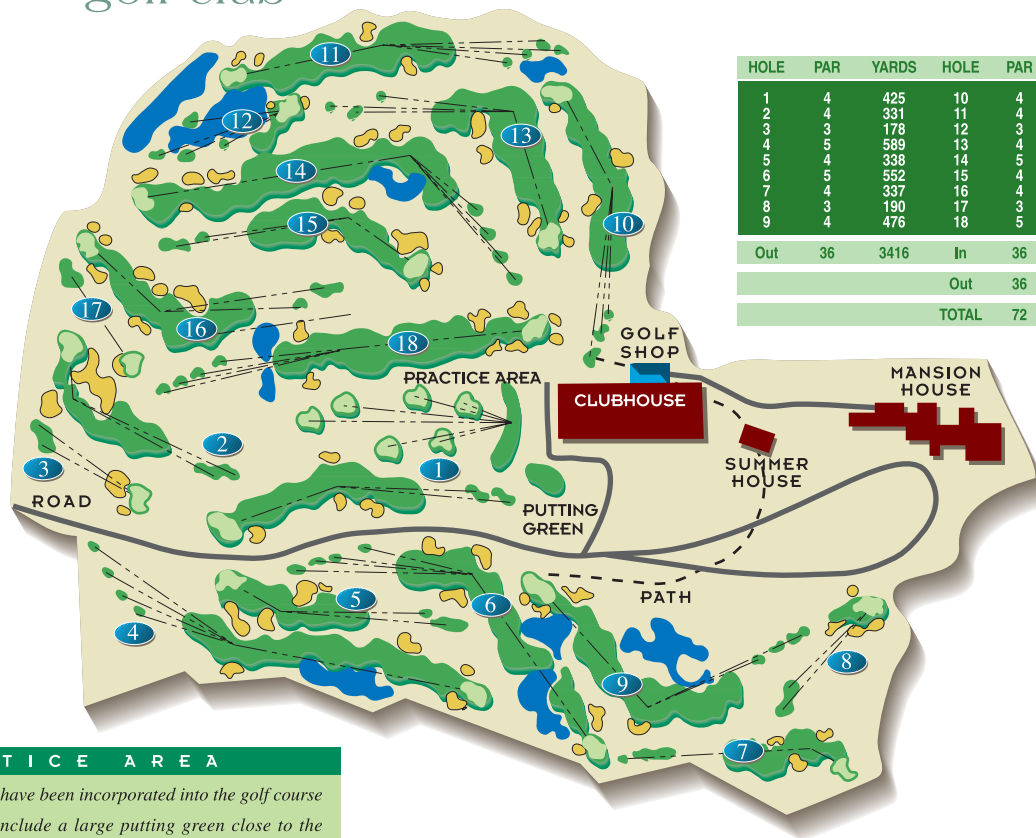

# wokefield park golf club

## Course Map

HOLE	PAR	YARDS	HOLE	PAR	YARDS	
1	4	425	10	4	400	
2	4	331	11	4	459	
3	3	178	12	3	195	
4	5	589	13	4	446	
5	5	338	14	5	600	
6	5	552	15	4	377	
7	4	337	16	4	411	
8	3	190	17	3	157	
9	4	476	18	5	535	
Out		36	3416	In	36	3580
				Out	36	3416
				TOTAL	72	6996

### PRACTICE AREA

Excellent practice facilities have been incorporated into the golf course at Wokefield Park. These include a large putting green close to the clubhouse, a full length practice ground with target greens and a short game practice area with bunkers, target green and chipping area.