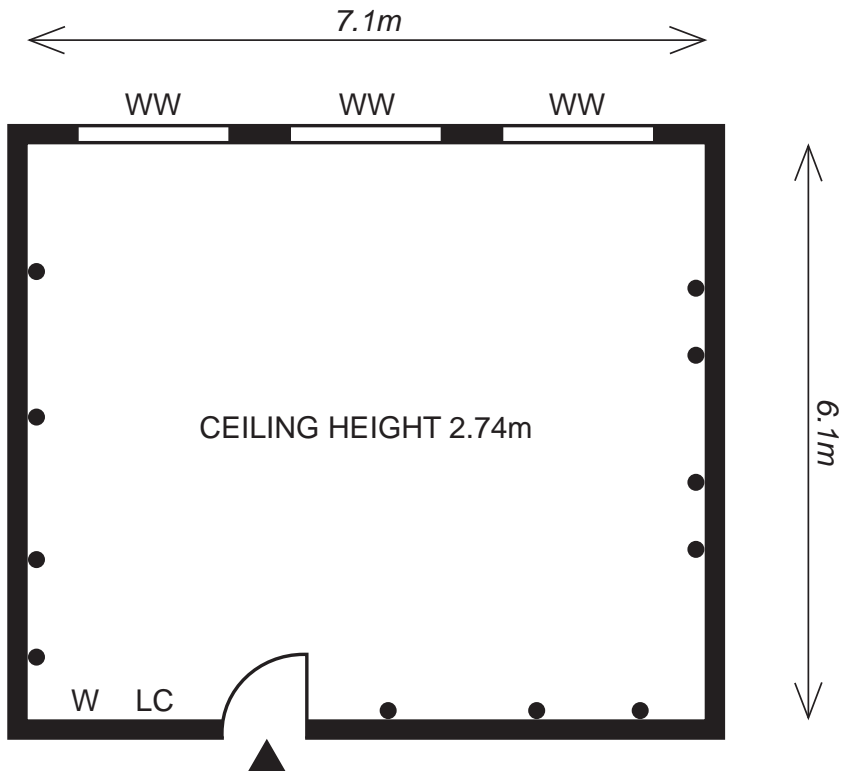

Barony Castle

www.deverevenues.co.uk

0870 609 1140

EDDLESTON

KEY:-

▲ Entrance	○ 3-Phase Power Point
X Telephone	M Microphone Point
• Double Power Point	DLC Dimmer Lighting Control
PSL Profile Spot Light - Ceiling Height	WW Window
LC Lighting Control	CS Coffee Station
PA PA Control	W Water Dispenser / Cooler

CAPACITIES

Theatre 30	Cabaret 18	Cocktail Reception 40
U-shape 16	Classroom 20	Fork Buffet 20
Boardroom 20	Lunch Dinner 20	Dinner Dance N/A

ACCESS DETAILS

Door height 2.5m
Door width 0.83m

LIGHTING DETAILS

12 Halogen Ceiling

OTHER FEATURES

Telephone Points 3

CONFERENCE EQUIPMENT

Whiteboard
Overhead Projector/Screen
VHS Video and Monitor
Flipchart
Trainers Tool Box

Specialist Conference Equipment can be ordered as required.