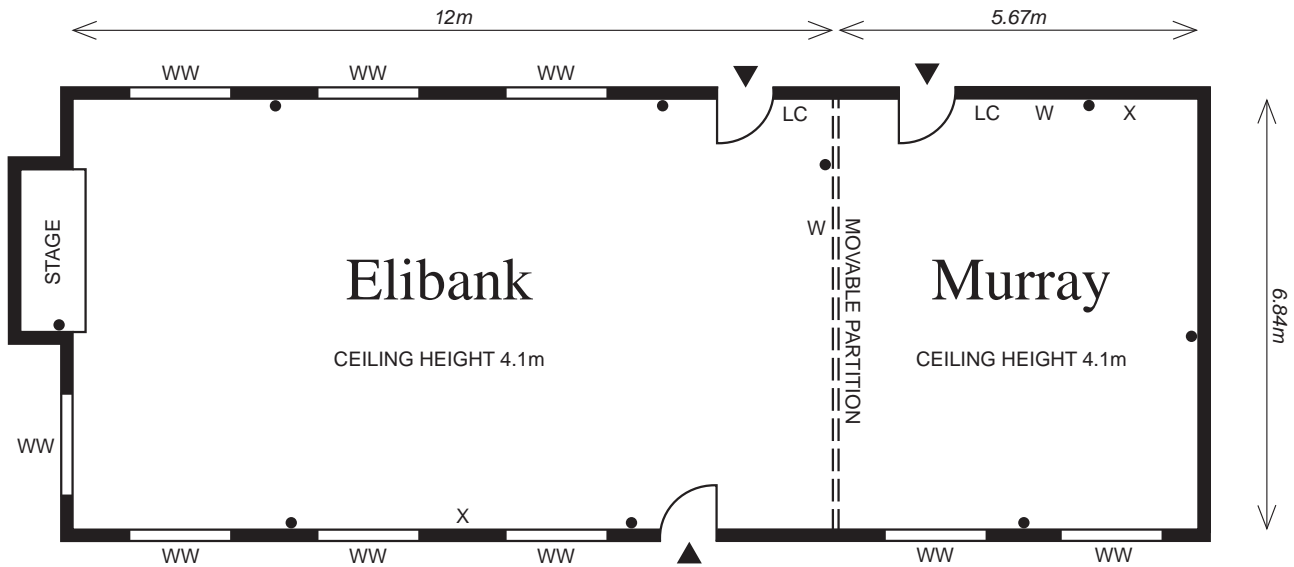

Barony Castle

www.devervenues.co.uk

0870 609 1140

ELIBANK

KEY:-

▲ Entrance	○ 3-Phase Power Point
X Telephone	M Microphone Point
● Double Power Point	DLC Dimmer Lighting Control
PSL Profile Spot Light - Ceiling Height	WW Window
LC Lighting Control	CS Coffee Station
PA PA Control	W Water Dispenser/Cooler

CAPACITIES

Theatre 70	Cabaret 36	Cocktail Reception 70
U-shape 26	Classroom 42	Fork Buffet 80
Boardroom 32	Lunch Dinner 80	Dinner Dance 60

ACCESS DETAILS

Door height 1.98m
Door width 0.77m

LIGHTING DETAILS

16 Halogen/10 Tungsten Wall Lights

OTHER FEATURES

Telephone Points 1

CONFERENCE EQUIPMENT

Whiteboard
Overhead Projector/Screen
VHS Video and Monitor
Flipchart
Trainers Tool Box

Specialist Conference Equipment can be ordered as required.