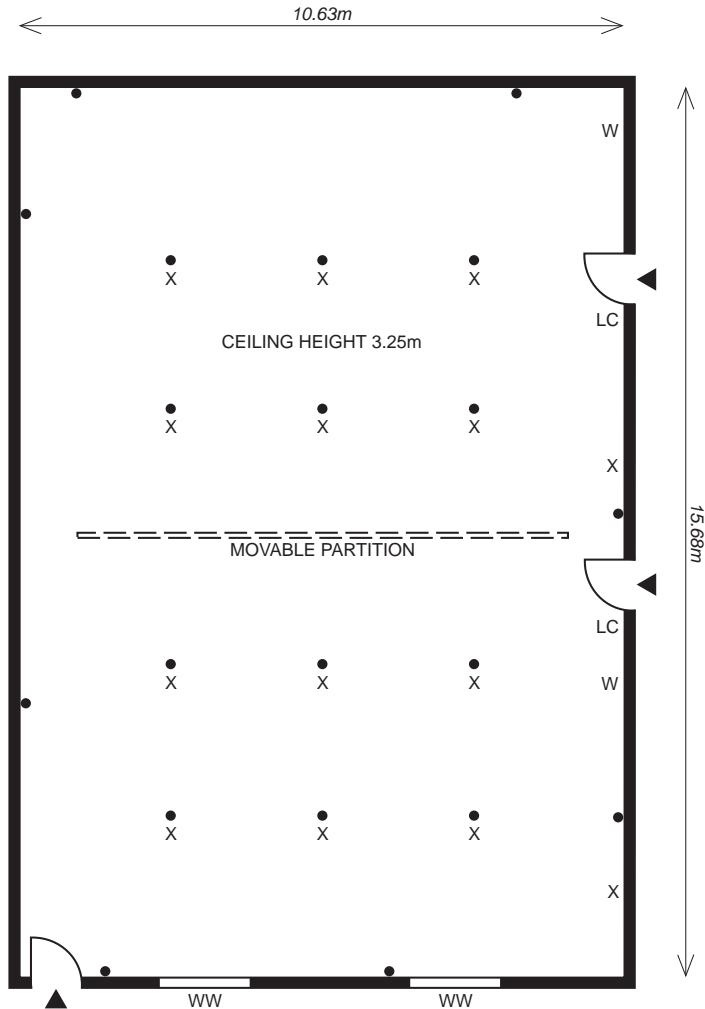

Barony Castle

www.deverevenues.co.uk

0870 609 1140

MELDON SUITE

KEY:-

- | | |
|---|-----------------------------|
| ▲ Entrance | O 3-Phase Power Point |
| X Telephone | M Microphone Point |
| • Double Power Point | DLC Dimmer Lighting Control |
| PSL Profile Spot Light - Ceiling Height | WW Window |
| LC Lighting Control | CS Coffee Station |
| PA PA Control | W Water Dispenser/Cooler |

CAPACITIES

Theatre 200	Cabaret 60	Cocktail Reception 200
U-shape 60	Classroom 72	Fork Buffet 170
Boardroom 66	Lunch Dinner 170	Dinner Dance 120

ACCESS DETAILS

Door height **2.5m**
Door width **0.83m**

LIGHTING DETAILS