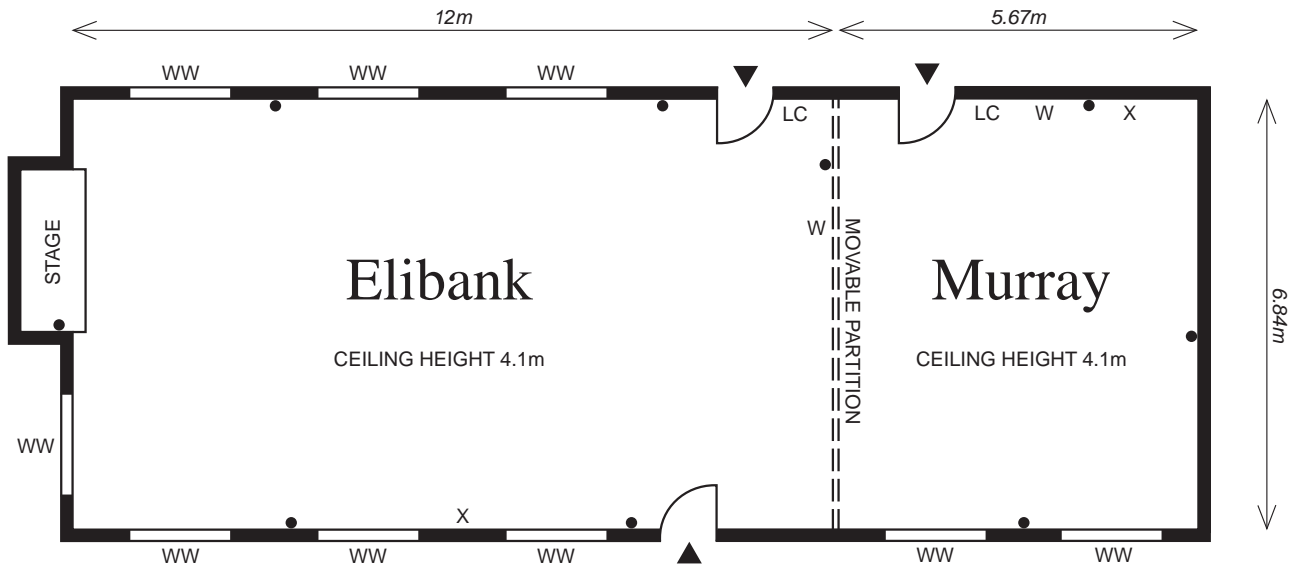

Barony Castle

www.deverevenues.co.uk

0870 609 1140

MURRAY

KEY:-

▲ Entrance	○ 3-Phase Power Point
X Telephone	M Microphone Point
● Double Power Point	DLC Dimmer Lighting Control
PSL Profile Spot Light - Ceiling Height	WW Window
LC Lighting Control	CS Coffee Station
PA PA Control	W Water Dispenser/Cooler

CAPACITIES

Theatre 30	Cabaret 24	Cocktail Reception 32
U-shape 14	Classroom 16	Fork Buffet 16
Boardroom 16	Lunch Dinner 20	Dinner Dance N/A

ACCESS DETAILS

Door height 1.98m
Door width 0.77m

LIGHTING DETAILS

9 Halogen Ceiling/5 Low Watt Wall
Blackout

OTHER FEATURES

Telephone Points 1

CONFERENCE EQUIPMENT

Whiteboard
Overhead Projector/Screen
VHS Video and Monitor
Flipchart
Trainers Tool Box

Specialist Conference Equipment can be ordered as required.