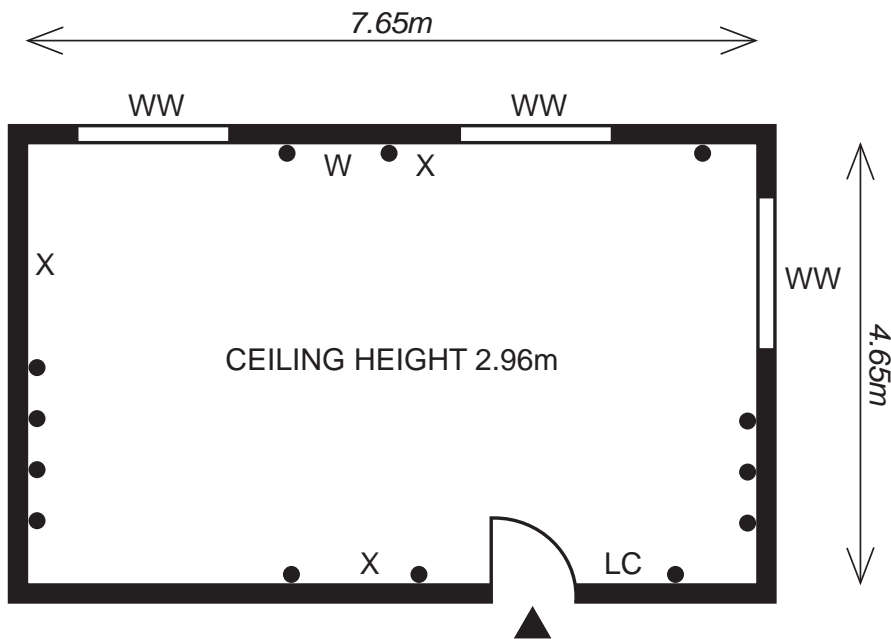

Barony Castle

www.deverevenues.co.uk

0870 609 1140

TWEEDDALE

KEY:-

- | | |
|---|-----------------------------|
| ▲ Entrance | O 3-Phase Power Point |
| X Telephone | M Microphone Point |
| ● Double Power Point | DLC Dimmer Lighting Control |
| PSL Profile Spot Light - Ceiling Height | WW Window |
| LC Lighting Control | CS Coffee Station |
| PA PA Control | W Water Dispenser / Cooler |

CAPACITIES

Theatre 24	Cabaret 16	Cocktail Reception 28
U-shape 14	Classroom 14	Fork Buffet 16
Boardroom 14	Lunch Dinner 16	Dinner Dance N/A

ACCESS DETAILS

Door height **2.04m**
Door width **1.69m**

LIGHTING DETAILS