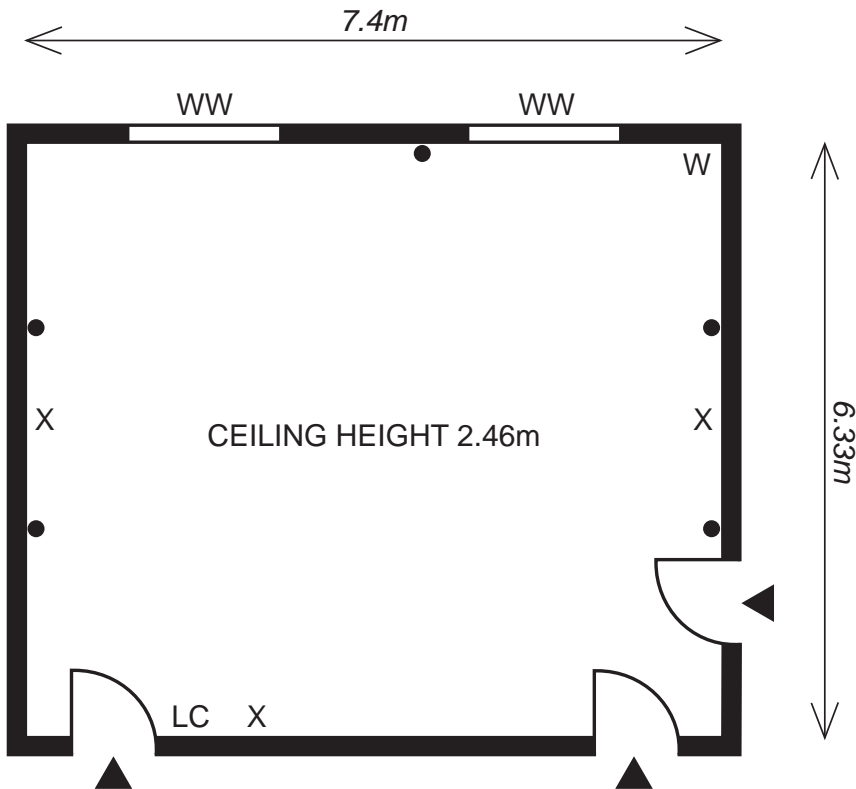

Barony Castle

www.deverevenues.co.uk

0870 609 1140

WATERHEADS

KEY:-

▲ Entrance	○ 3-Phase Power Point
X Telephone	M Microphone Point
● Double Power Point	DLC Dimmer Lighting Control
PSL Profile Spot Light - Ceiling Height	WW Window
LC Lighting Control	CS Coffee Station
PA PA Control	W Water Dispenser/Cooler

CAPACITIES

Theatre 30	Cabaret 18	Cocktail Reception 40
U-shape 16	Classroom 20	Fork Buffet 20
Boardroom 20	Lunch Dinner 20	Dinner Dance N/A

ACCESS DETAILS

Door height 2.25m
Door width 0.82m

LIGHTING DETAILS

9 x 4 Fluorescent

OTHER FEATURES

Air Conditioning
ISDN Line
Telephone Points 2

CONFERENCE EQUIPMENT

Whiteboard
Overhead Projector/Screen
VHS Video and Monitor
Flipchart
Trainers Tool Box

Specialist Conference Equipment can be ordered as required.