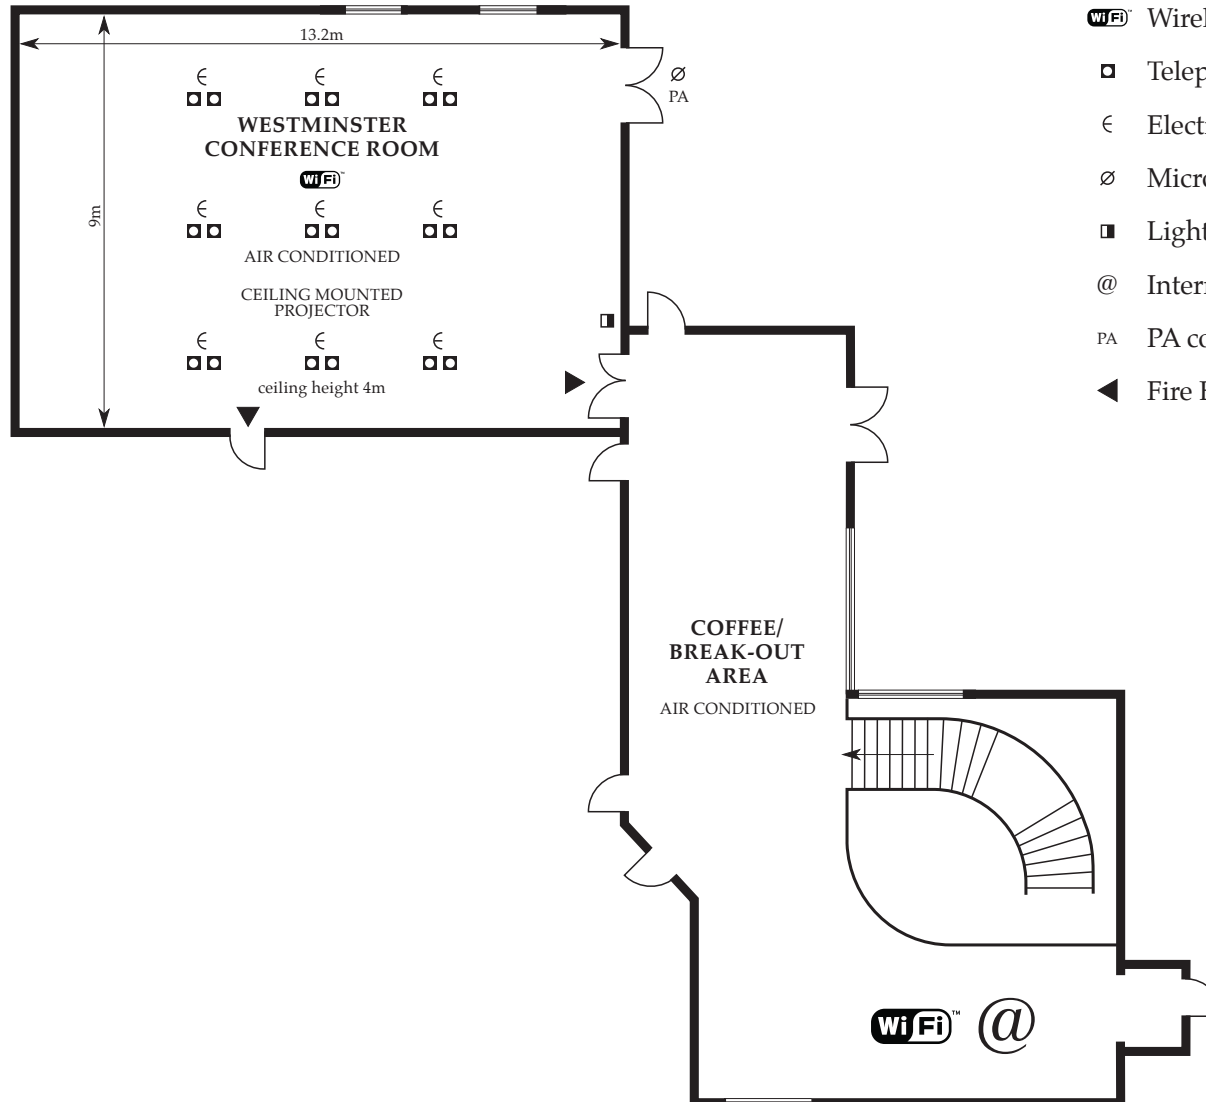

Devonport House

www.deverevenues.co.uk

0870 609 1143

WiFi Wireless Internet Access

☐ Telephone socket

€ Electricity socket

∅ Microphone socket

■ Light switch

@ Internet access

PA PA control

◀ Fire Exit