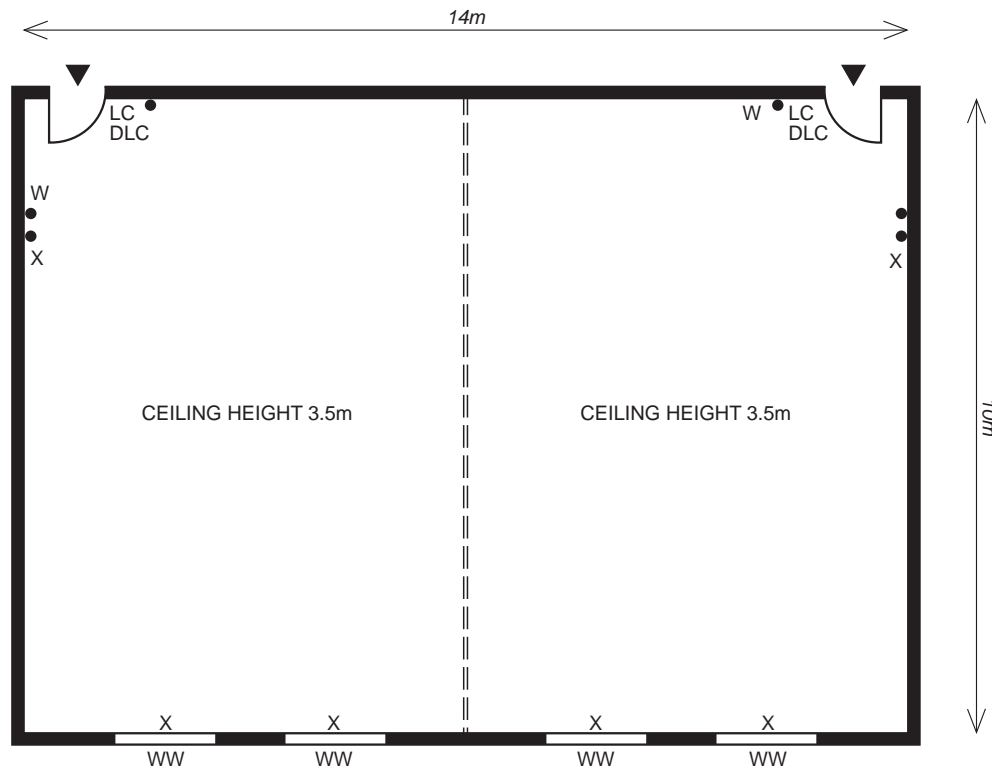

Horsley Park

www.deverevenues.co.uk

0870 609 1149

OCKHAM SUITE

KEY:-

▲ Entrance	O 3-Phase Power Point
X Telephone	M Microphone Point
• Double Power Point	DLC Dimmer Lighting Control
PSL Profile Spot Light - Ceiling Height	WW Window
LC Lighting Control	CS Coffee Station
PA PA Control	W Water Dispenser / Cooler

CAPACITIES

Theatre 110	Cabaret 50	Cocktail Reception <i>N/A</i>
U-shape 40	Classroom 60	Fork Buffet <i>N/A</i>
Boardroom 46	Lunch Dinner <i>N/A</i>	Dinner Dance <i>N/A</i>

ACCESS DETAILS

Door height **2.5m**
Door width **1m**

LIGHTING DETAILS

Tungsten / Halogen **32**
Blackout **Blinds**

OTHER FEATURES

Air Conditioning Telephone Points **5** Modem Access **5**

CONFERENCE EQUIPMENT

Whiteboard LCD Projector
Overhead Projector / Screen CD Player
VHS Video and Monitor AMX Touch Screen
Flipchart
Trainers Tool Box

Specialist Conference Equipment can be ordered as required.