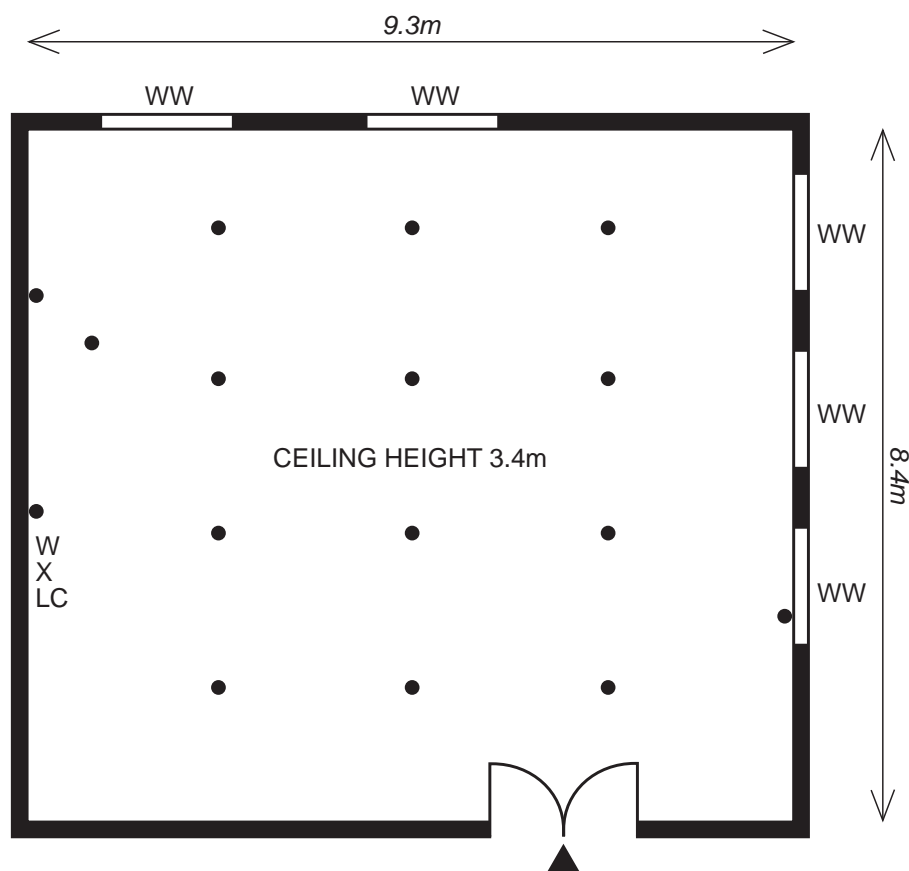

Latimer Place (House)

www.deverevenues.co.uk

0870 609 1151

WILLOUGHBY

KEY:-

▲ Entrance	○ 3-Phase Power Point
X Telephone	M Microphone Point
● Double Power Point	DLC Dimmer Lighting Control
PSL Profile Spot Light - Ceiling Height	WW Window
LC Lighting Control	CS Coffee Station
PA PA Control	W Water Dispenser/Cooler

CAPACITIES

Theatre 60	Cabaret 40	Cocktail Reception N/A
U-shape 26	Classroom 32	Fork Buffet N/A
Boardroom 30	Lunch Dinner N/A	Dinner Dance N/A

ACCESS DETAILS

Door height 2.03m
Door width 1.68m

LIGHTING DETAILS