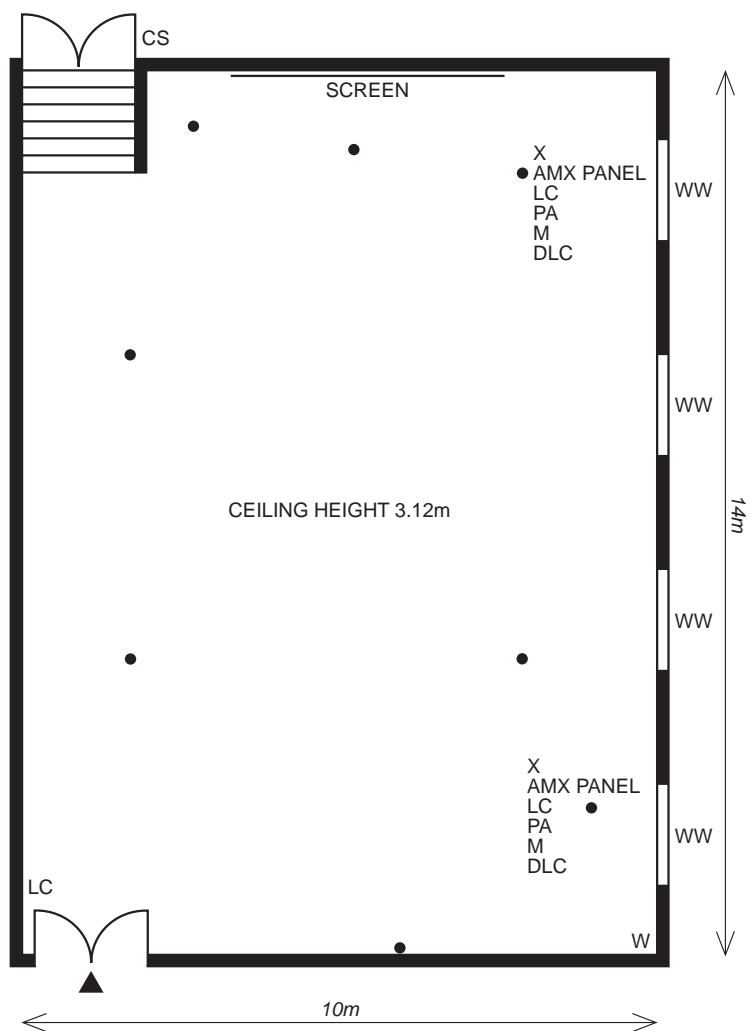

Theobalds Park

www.deverevenues.co.uk

0870 609 1158

CONFERENCE ROOM

KEY:-

- | | |
|---|-----------------------------|
| ▲ Entrance | O 3-Phase Power Point |
| X Telephone | M Microphone Point |
| ● Double Power Point | DLC Dimmer Lighting Control |
| PSL Profile Spot Light - Ceiling Height | WW Window |
| LC Lighting Control | CS Coffee Station |
| PA PA Control | W Water Dispenser / Cooler |

CAPACITIES

Theatre 120	Cabaret 60	Cocktail Reception 150
U-shape 36	Classroom 50	Fork Buffet N/A
Boardroom 56	Lunch Dinner N/A	Dinner Dance N/A

ACCESS DETAILS

Door height 2m
Door width 1.45m

LIGHTING DETAILS