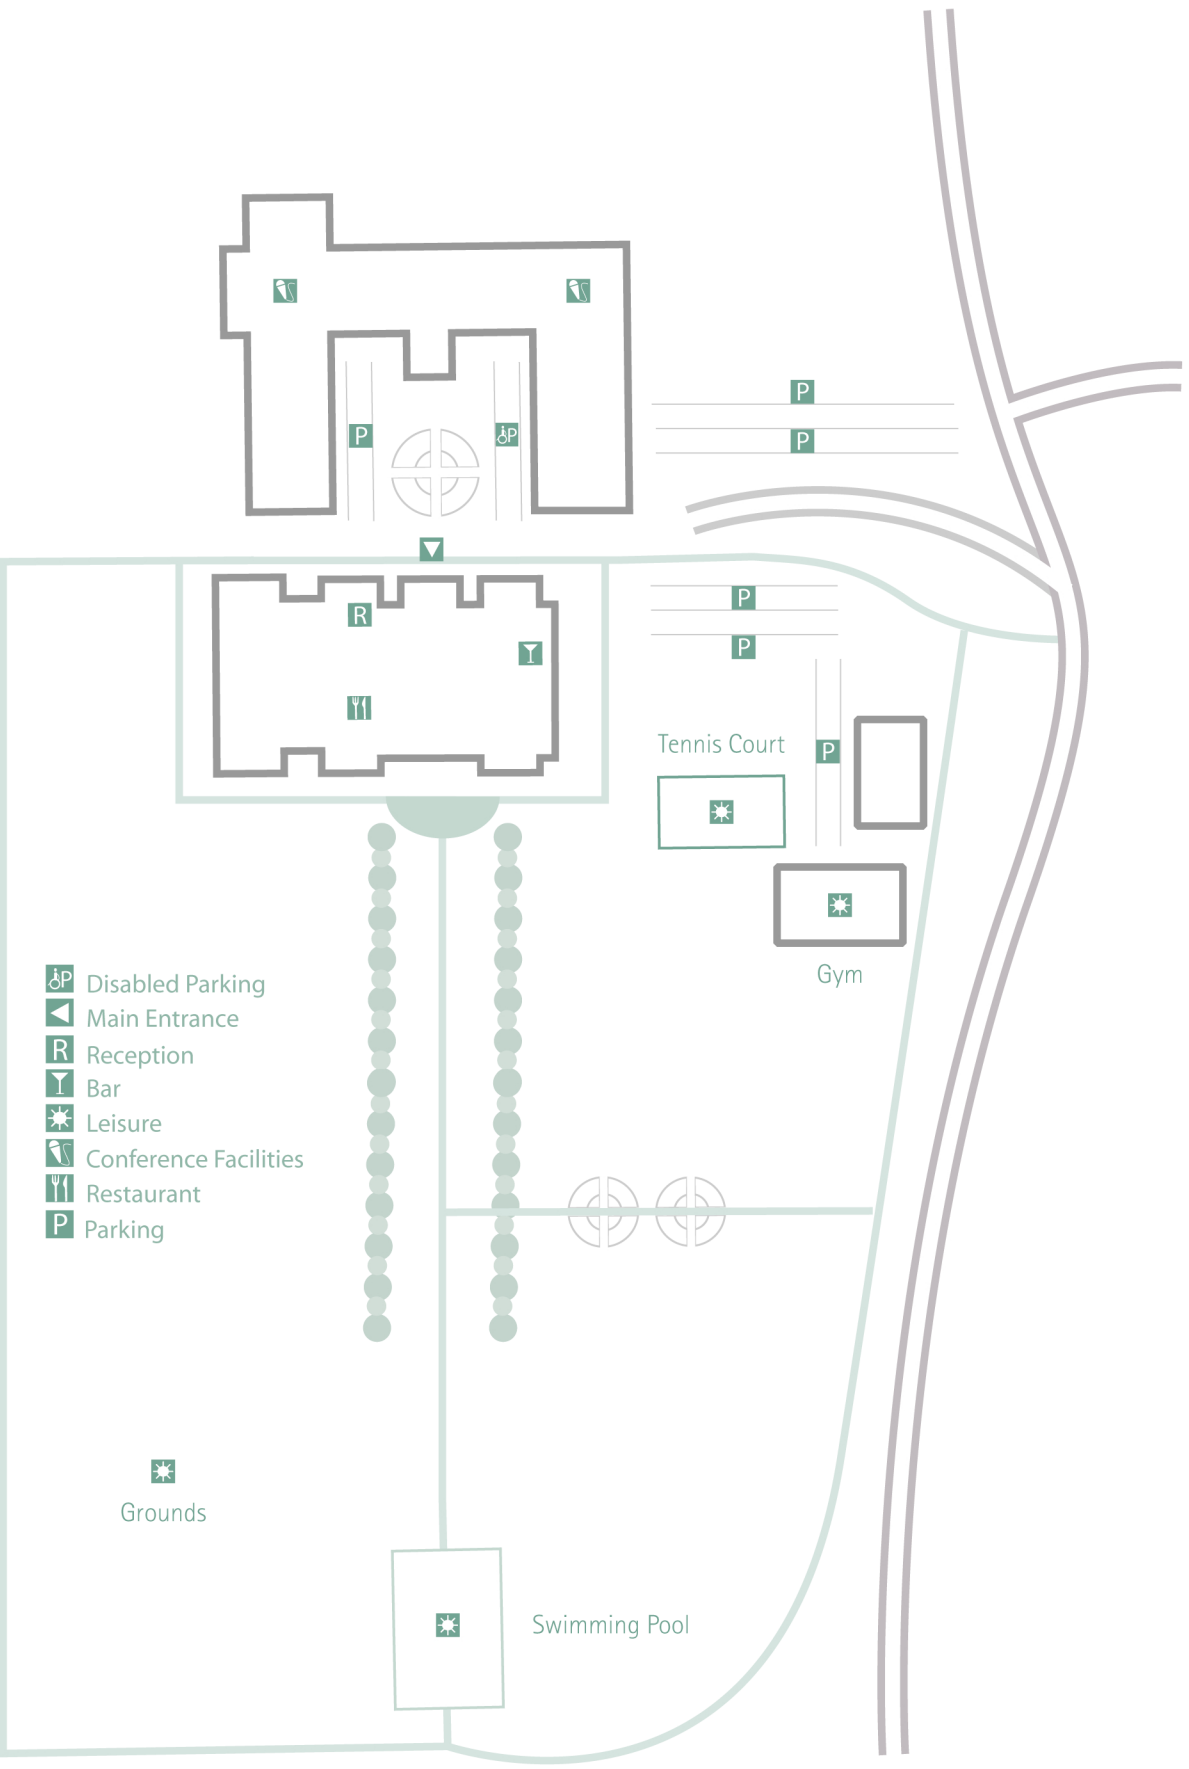

Gorse Hill

Site Plan

- Disabled Parking
- Main Entrance
- Reception
- Bar
- Leisure
- Conference Facilities
- Restaurant
- Parking

Grounds

Swimming Pool

Tennis Court

Gym